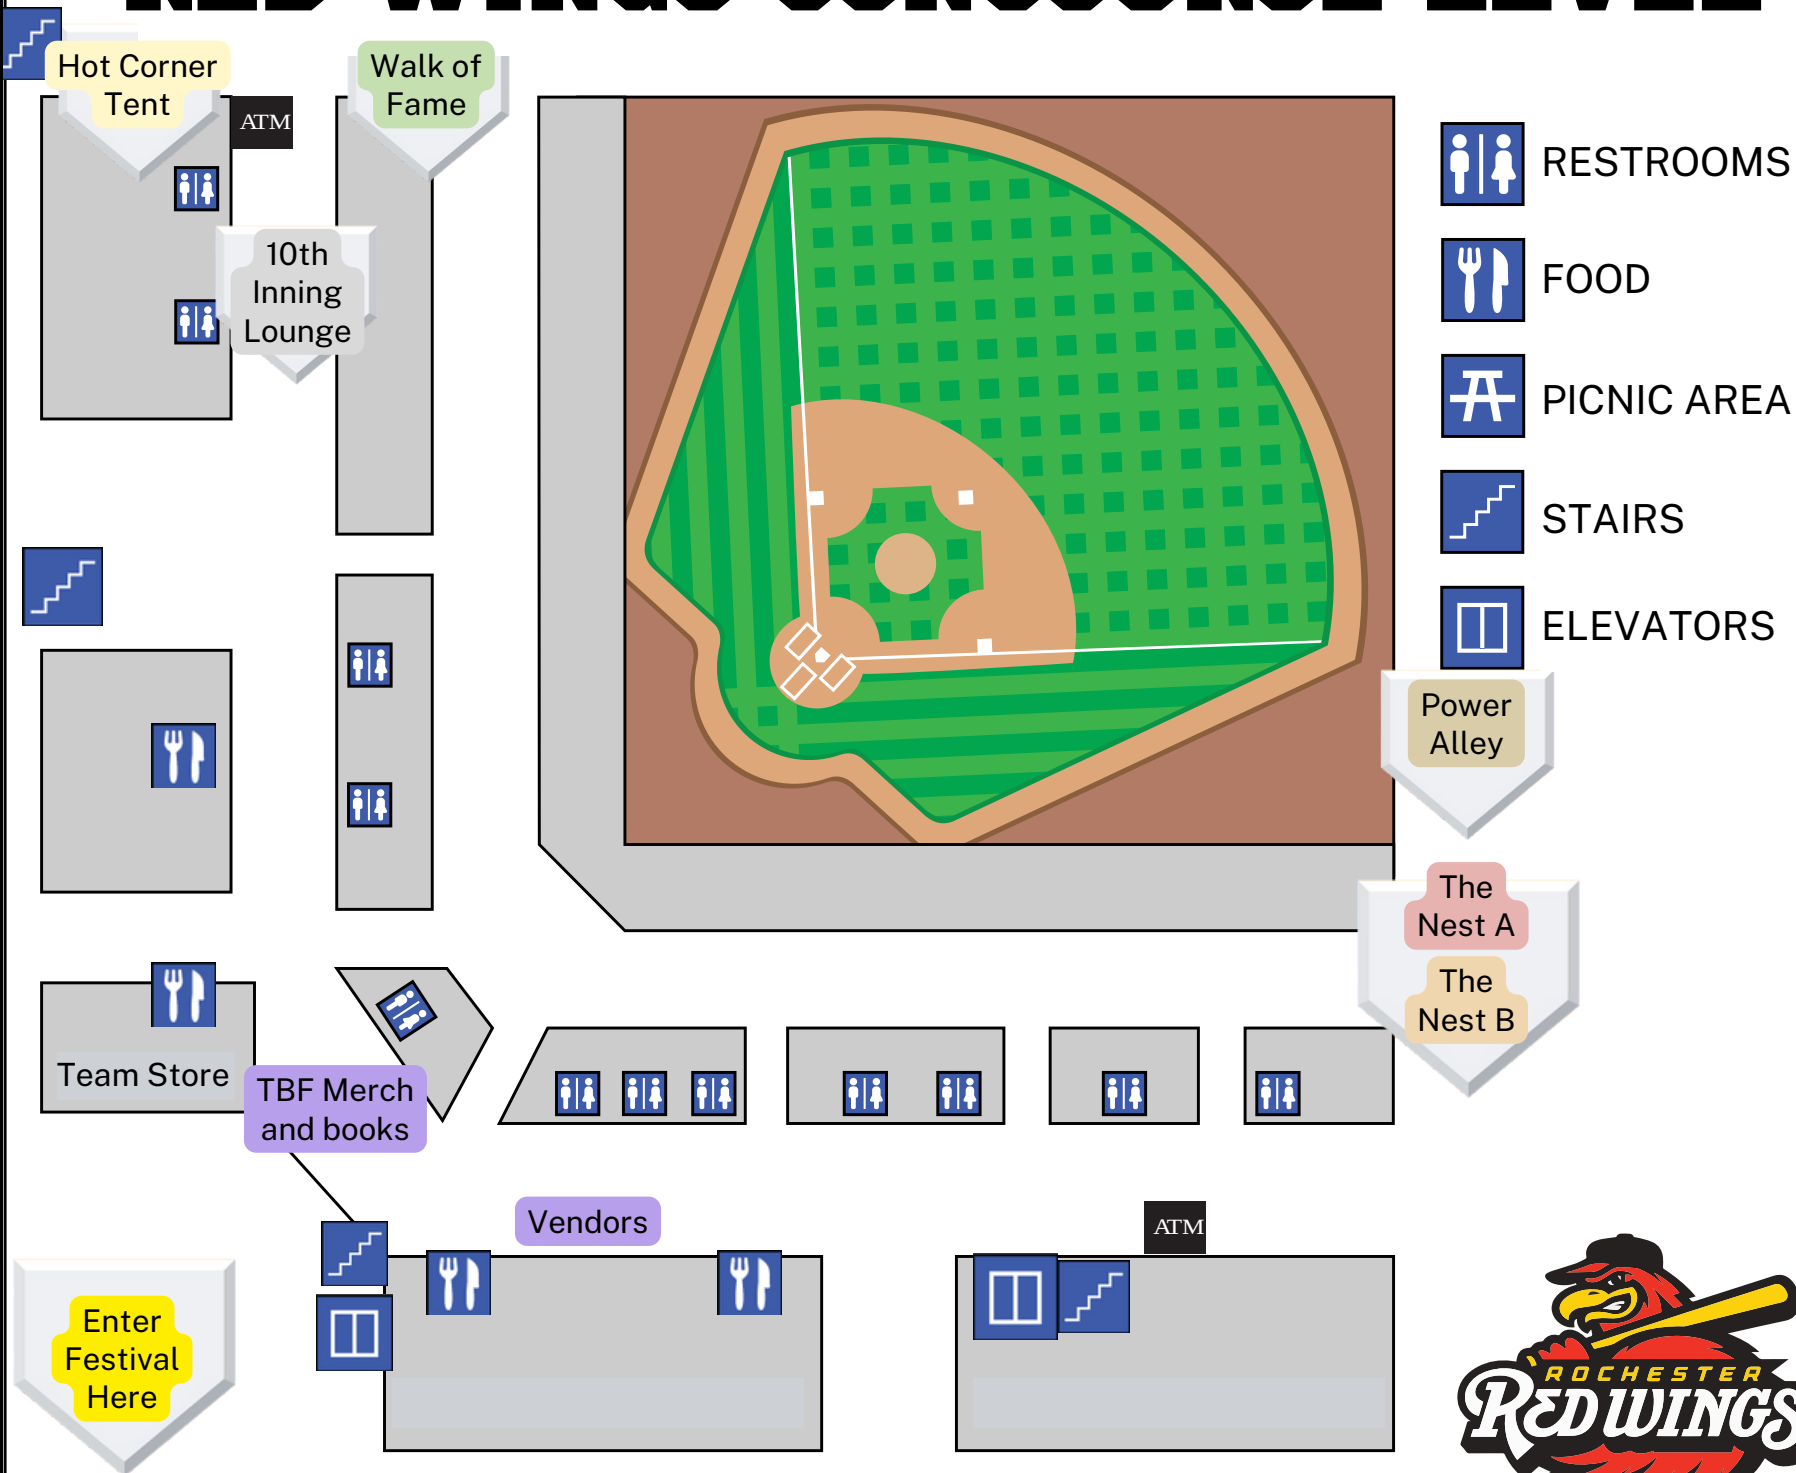

RED WINGS CONCOURSE LEVEL

Morrie Silver Way

RED WINGS SUITE LEVEL

Morrie Silver Way

-  RESTROOMS
-  FOOD
-  PICNIC AREA
-  STAIRS
-  ELEVATORS