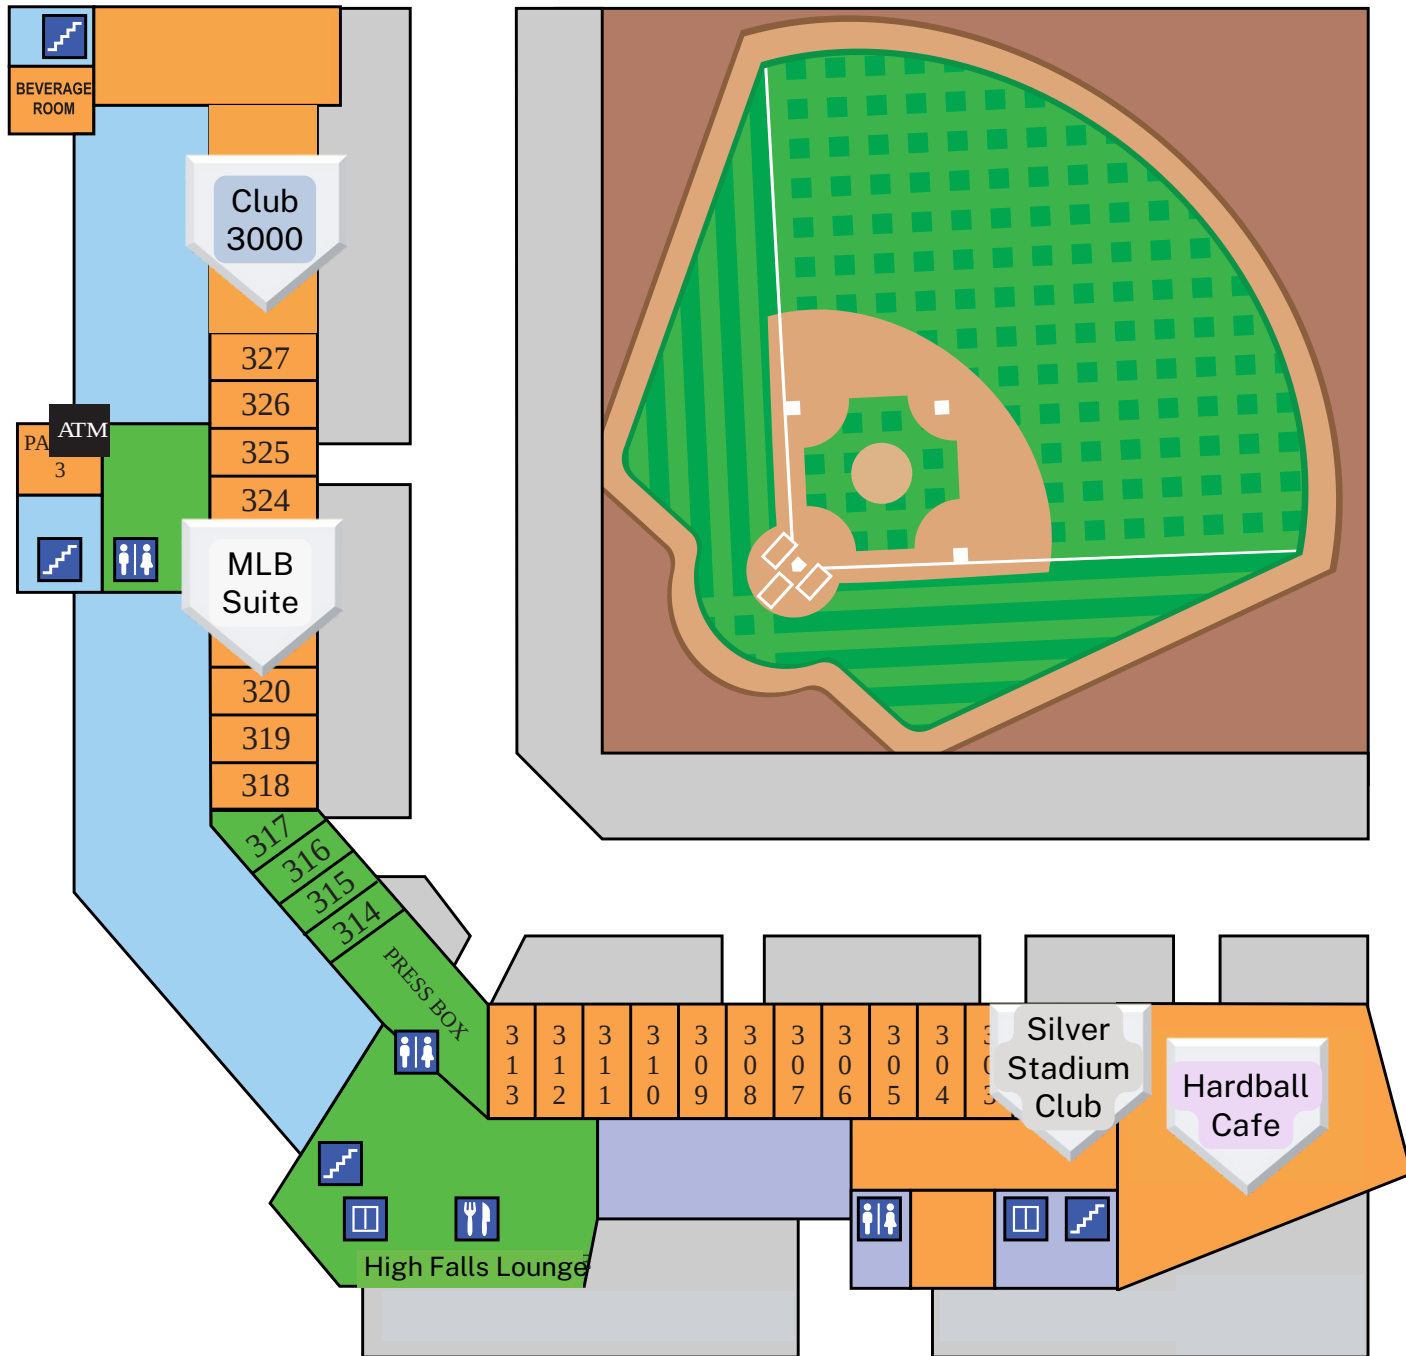

RED WINGS CONCOURSE LEVEL

Morrie Silver Way

RED WINGS SUITE LEVEL

Morrie Silver Way

-  RESTROOMS
-  FOOD
-  PICNIC AREA
-  STAIRS
-  ELEVATORS